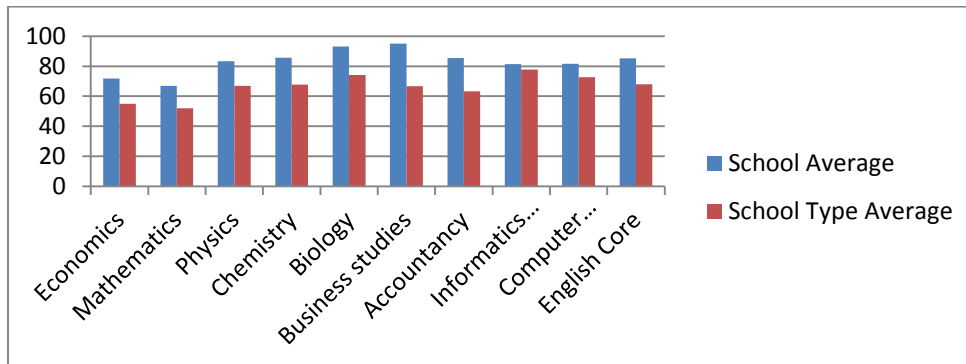

**PSG PUBLIC SCHOOLS PEELAMEDU COIMBATORE ,TN**

**Comparitive Study of School V/S School Type Average (XII 2015-2016)**

Subject	School Average	School Type Average
Economics	71.77	54.96
Mathematics	66.83	52.04
Physics	83.32	66.83
Chemistry	85.55	67.83
Biology	93.1	74.24
Business studies	95	66.69
Accountancy	85.5	63.27
Informatics Practices	81.33	77.85
Computer Science	81.5	72.69
English Core	85.14	68.06

### Comparitive Study of School V/S State Average (XII 2015-2016)

Subject	School Average	State Average
Economics	71.77	69.71
Mathematics	66.83	64.51
Physics	83.32	82.28
Chemistry	85.55	81.08
Biology	93.1	87.34
Business studies	95	86.05
Accountancy	85.5	81.87
Informatics Practices	81.33	85.86
Computer Science	81.5	81.8
English Core	85.14	81.54

### Comparitive Study of School V/S Region Average (XII 2015-2016)

Subject	School Average	Region Average
Economics	71.77	62.3
Mathematics	66.83	58.86
Physics	83.32	77.71
Chemistry	85.55	76.82
Biology	93.1	82.78
Business studies	95	80.64
Accountancy	85.5	79.22
Informatics Practices	81.33	82.06
Computer Science	81.5	77.64
English Core	85.14	72.98