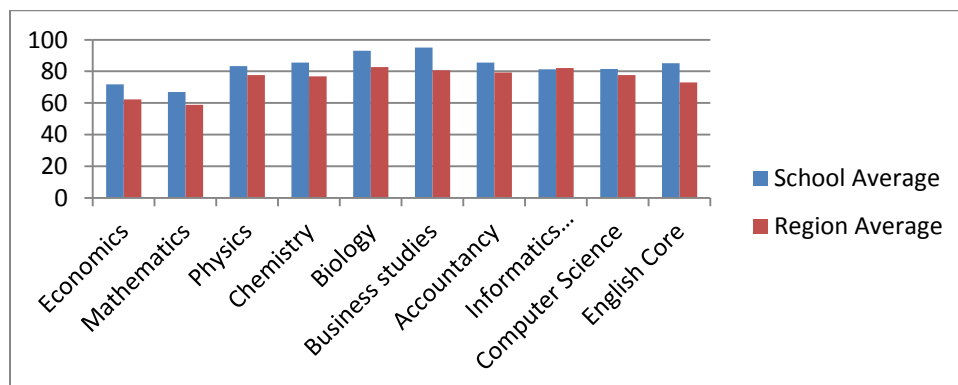

**PSG PUBLIC SCHOOLS PEELAMEDU COIMBATORE ,TN**

**Comparitive Study of School V/S School Type Average (XII 2015-2016)**

Subject	School Average	School Type Average
Economics	71.77	54.96
Mathematics	66.83	52.04
Physics	83.32	66.83
Chemistry	85.55	67.83
Biology	93.1	74.24
Business studies	95	66.69
Accountancy	85.5	63.27
Informatics Practices	81.33	77.85
Computer Science	81.5	72.69
English Core	85.14	68.06

### Comparitive Study of School V/S State Average (XII 2015-2016)

Subject	School Average	State Average
Economics	71.77	69.71
Mathematics	66.83	64.51
Physics	83.32	82.28
Chemistry	85.55	81.08
Biology	93.1	87.34
Business studies	95	86.05
Accountancy	85.5	81.87
Informatics Practices	81.33	85.86
Computer Science	81.5	81.8
English Core	85.14	81.54

### Comparitive Study of School V/S Region Average (XII 2015-2016)

Subject	School Average	Region Average
Economics	71.77	62.3
Mathematics	66.83	58.86
Physics	83.32	77.71
Chemistry	85.55	76.82
Biology	93.1	82.78
Business studies	95	80.64
Accountancy	85.5	79.22
Informatics Practices	81.33	82.06
Computer Science	81.5	77.64
English Core	85.14	72.98