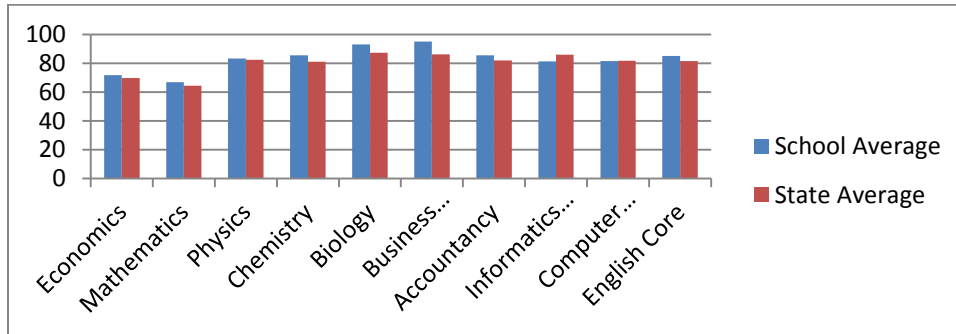

**PSG PUBLIC SCHOOLS PEELAMEDU COIMBATORE ,TN**

**Comparitive Study of School V/S School Type Average (XII 2015-2016)**

Subject	School Average	School Type Average
Economics	71.77	54.96
Mathematics	66.83	52.04
Physics	83.32	66.83
Chemistry	85.55	67.83
Biology	93.1	74.24
Business studies	95	66.69
Accountancy	85.5	63.27
Informatics Practices	81.33	77.85
Computer Science	81.5	72.69
English Core	85.14	68.06

### Comparitive Study of School V/S State Average (XII 2015-2016)

Subject	School Average	State Average
Economics	71.77	69.71
Mathematics	66.83	64.51
Physics	83.32	82.28
Chemistry	85.55	81.08
Biology	93.1	87.34
Business studies	95	86.05
Accountancy	85.5	81.87
Informatics Practices	81.33	85.86
Computer Science	81.5	81.8
English Core	85.14	81.54

### Comparitive Study of School V/S Region Average (XII 2015-2016)

Subject	School Average	Region Average
Economics	71.77	62.3
Mathematics	66.83	58.86
Physics	83.32	77.71
Chemistry	85.55	76.82
Biology	93.1	82.78
Business studies	95	80.64
Accountancy	85.5	79.22
Informatics Practices	81.33	82.06
Computer Science	81.5	77.64
English Core	85.14	72.98